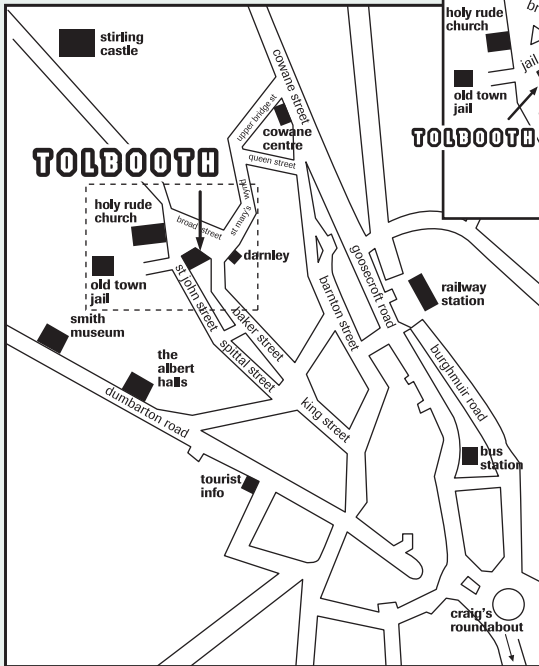

M80 for Glasgow, M9 for Edinburgh and
to A9 for Perth, Dundee, Inverness and Aberdeen

TOLBOOTH

A91 for St Andrews, M9 for Edinburgh
and M80 for Glasgow